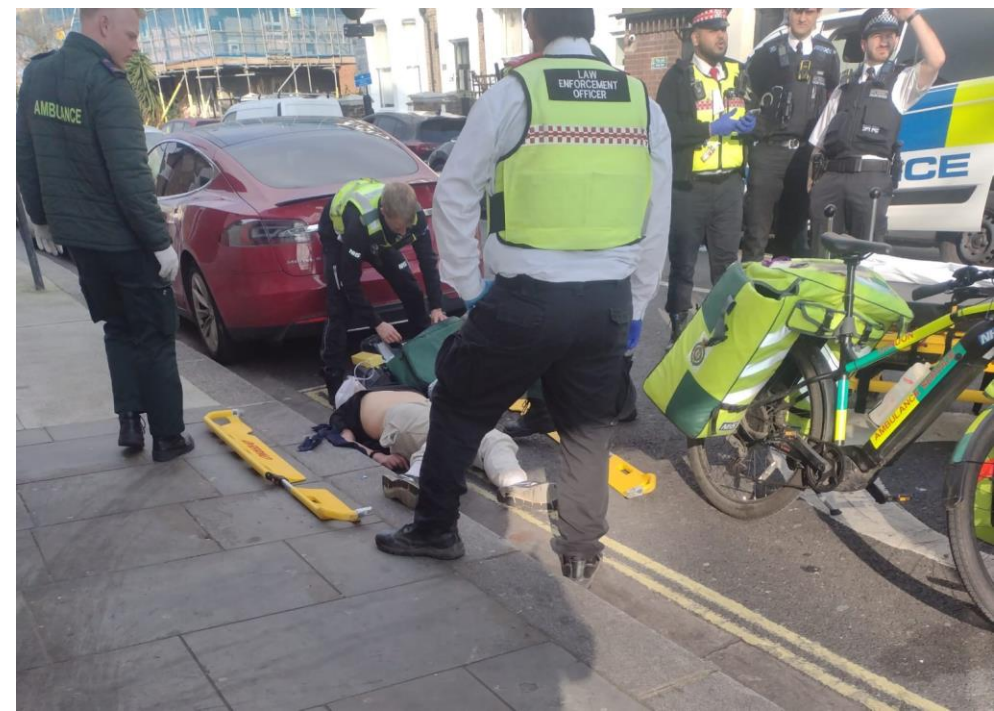

COFFEE  
BRING  
US  
TOGETHER

ENFC  
OFFICIAL

POLICE STAFF

POLITAN  
ICE  
POLICE STAFF  
PCSD  
STANDING

An example of long term problem solving – the LET ward officers worked with a range of partners to clean up the junction of Wulfsan Street, W12 to create a cleaner, brighter and maintained area for the residents.